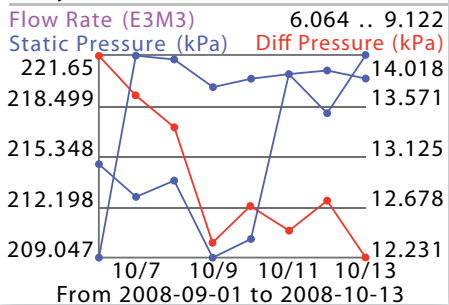

Daily QTR Chart

Daily QTRs

Time	Static (kPa)	Diff (kPa)
2008-10-13 09:00:00	221.65	12.23
2008-10-12 09:00:00	218.153	12.74
2008-10-11 09:00:00	220.549	12.48
2008-10-10 09:00:00	210.245	12.70
2008-10-09 09:00:00	209.047	12.37
2008-10-08 09:00:00	213.948	13.39
2008-10-07 09:00:00	212.963	13.67
2008-10-06 09:00:00	214.933	14.01